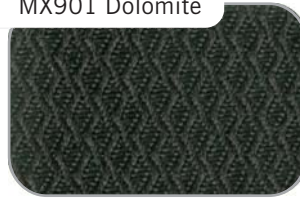

MATRIX UPHOLSTERY FABRIC Grade Four- Group One

2005

MX503 Tropic

MX101 Angora

MX303 Port

MX404 Cosmos

MX801 Mica

MX901 Dolomite

Versa is:

Contents - 70% nylon, 30% Acrylic