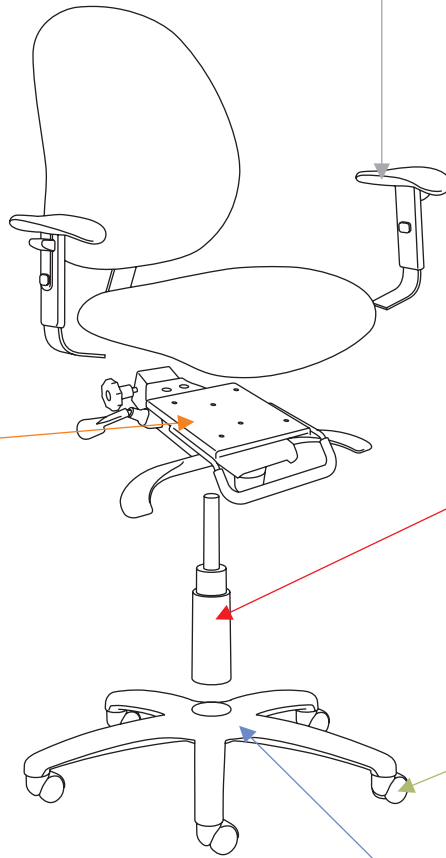

### Mechanisms

SK - synchro knee tilt control

QR - multi/task control mechanism

TS - task control mechanism

KT - knee tilt control mechanism

SL - single lever control mechanism

GT - multi/task control mechanism for small chairs

\* Seat slide adjustment included

### Lifts

80 mm, 120 mm, 140 mm  
200 mm - mainly used with foot rest for  
counter heights (36" table height)  
270 mm - used with foot rest for bar heights  
(42" table height)