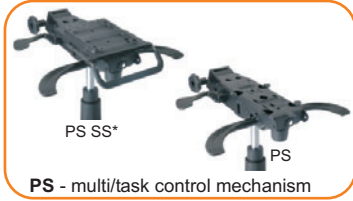

## Options for Desk Chairs: Task 2001, Cobber 7503, Pyrus 6001 & 5101

PS - multi/task control mechanism

### Mechanisms

SK - synchro knee tilt control

QR - multi/task control mechanism

TS - task control mechanism

KT - knee tilt control mechanism

SL - single lever control mechanism

GT - multi/task control mechanism for small chairs

\* Seat slide adjustment included